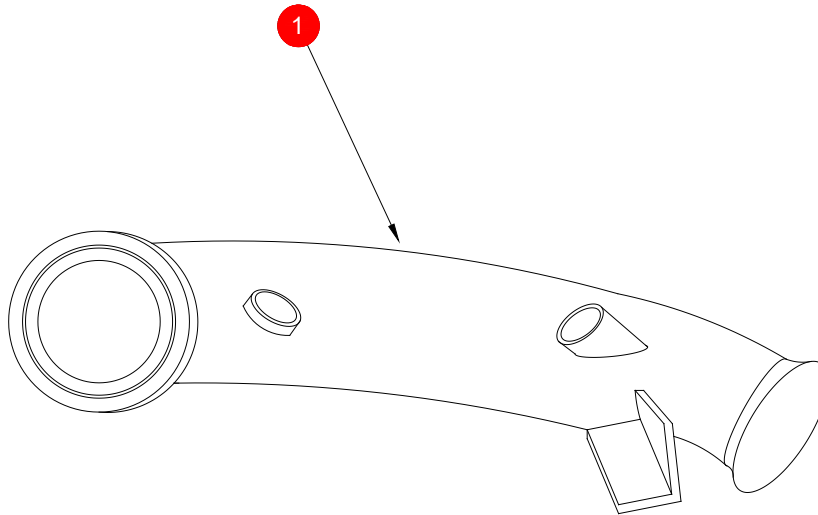

FITTING INSTRUCTIONS

[]

CAR	BMW M135i 3.0L (F20)	PART NO.	SBMC066
YEAR	12 - june13	FIT KITS	N/A
NOTES	Use O.E items to fit Scorpion product	FEATURES	Pipe diameter:- 76mm/3"

NO.	PART NO.	DESCRIPTION	QTY
1	593BM	De-cat downpipe	1